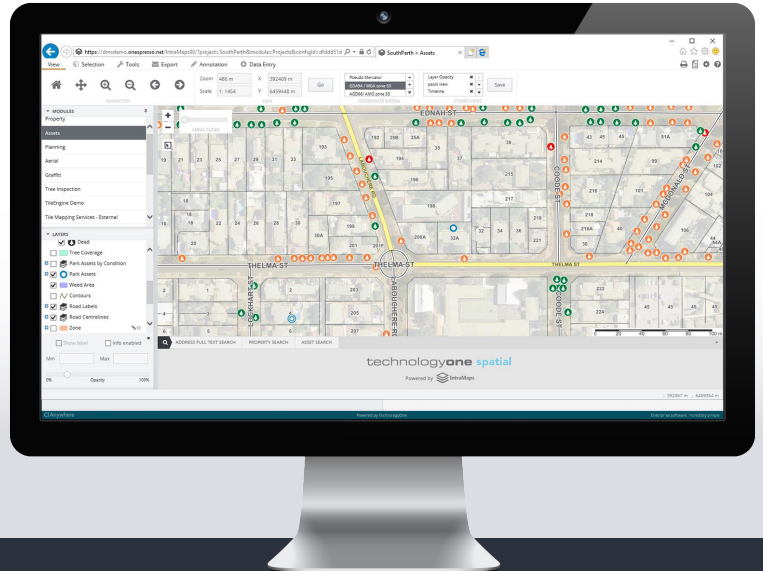

# SPATIAL INTRAMAPS PUBLIC

Deploy spatial information to the general public.

- Easily integrate spatial information on your public website
- Easy for novice users with intuitive interface and navigation
- Reuse existing configuration settings from IntraMaps Enterprise
- Compatible with all modern web browsers

### Provide access to essential information via your website

Customers can access interactive maps from your website for details about services and facilities, planning and zoning information, and to explore local spatial data. IntraMaps Public has a simplified user interface with intuitive navigational tools that provide access to spatial information published by your GIS team.

### Website integration

IntraMaps Public is a HTML5 application that can be integrated with your existing website as a hosted service or implemented within your existing web server environment. A URL link from your website is added to the IntraMaps application server, allowing customers to seamlessly navigate between the public website and the mapping application, with full control over all data published.

### Support all modern web browsers

IntraMaps Public incorporates a responsive design allowing the public to access the application from any device, on any browser, with no need for additional plugins.